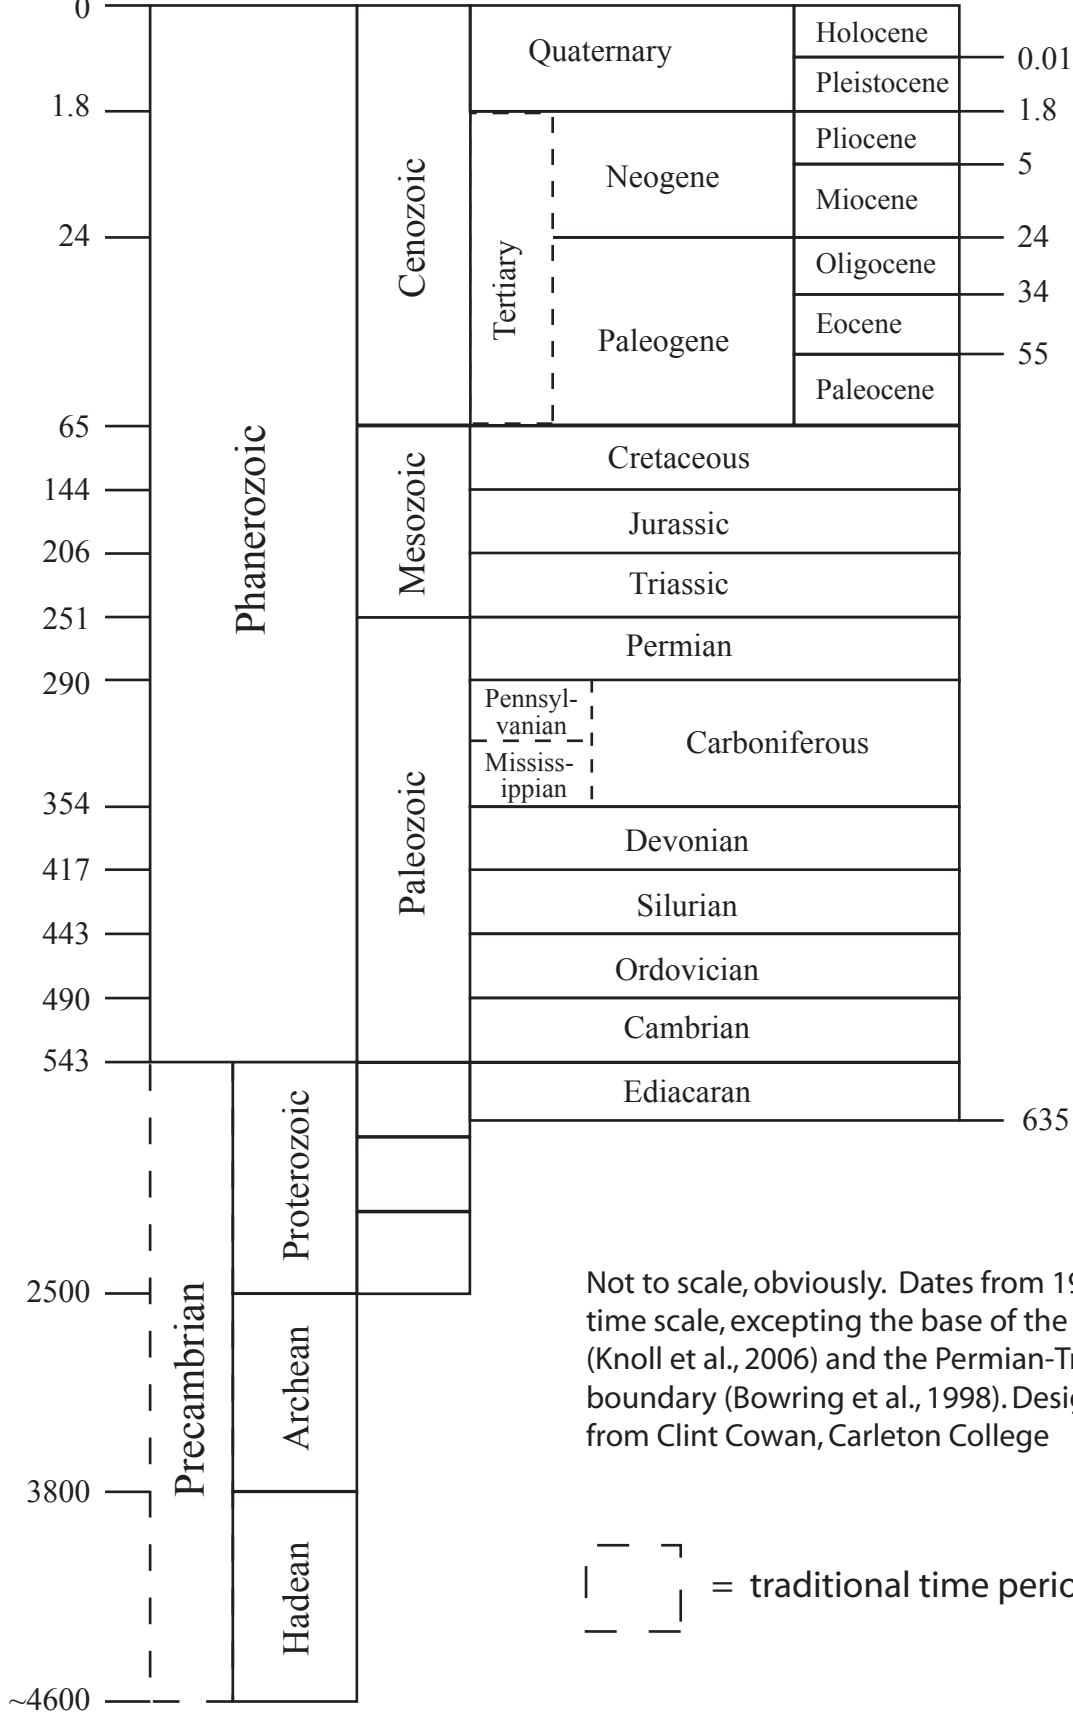

MYBP  
(Ma)

EON ERA PERIOD EPOCH

Not to scale, obviously. Dates from 1999 DNAG time scale, excepting the base of the Ediacaran (Knoll et al., 2006) and the Permian-Triassic boundary (Bowring et al., 1998). Design concept from Clint Cowan, Carleton College

 = traditional time period names